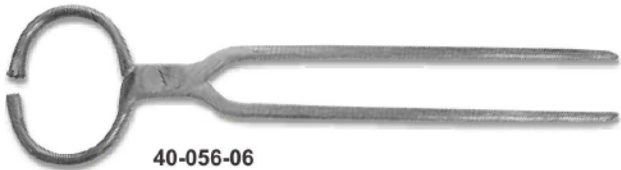

40-056-06
Hoof Tester
Round Large

40-057-06
Shoe Puller

40-058-06
Diamond Farrier
Nippers 15"

40-059-06
Shoe Puller to Grab Hold
of The Shoe Removal

40-060-06
Diamond Shoe Puller & Spreader
Round Knobs on of Handles