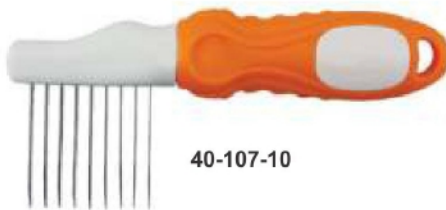

Groomings

40-104-10
Clipper Both Sided
Thin & Wide Teeth

40-105-10
Hand sheep clipper
with wooden handle

40-106-10
Hand sheep clipper

40-107-10
Hand sheep clipper

40-107-10

40-107-10

40-108-10
Hand sheep clipper
with wooden handle