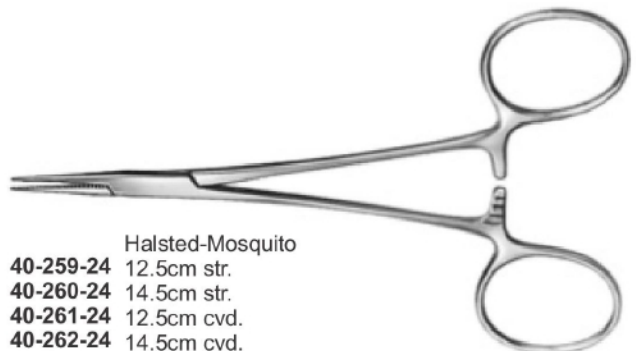

40-258-24
Leriche Forceps
15.5cm

Halsted-Mosquito
40-259-24 12.5cm str.
40-260-24 14.5cm str.
40-261-24 12.5cm cvd.
40-262-24 14.5cm cvd.