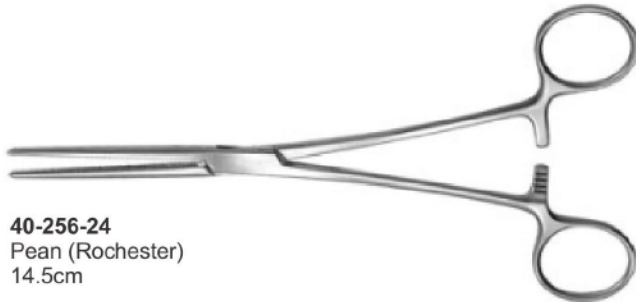

40-244-23
Baby Tongue Forceps
with Rubber Pads

40-245-23
Doyen Intestinal
Clamp, 23cm

40-246-23
Crile-Wood
Needle Holder, 15cm

40-247-23
Gillies
16cm

40-248-23
Olsen Hegar
Needle Holder

40-249-23
Halstead Forceps
13cm

40-250-23
Hartmann Forceps, 14cm

40-252-23
Splinter Forceps
12.5cm

40-253-23
Dissecting Forceps
13cm

40-254-23
Troeltsch (Wilde)
Ear Forceps
10.5cm 4 1/8"

40-255-24
Kocher Forceps
with teeth
14.5cm

40-256-24
Pean (Rochester)
14.5cm