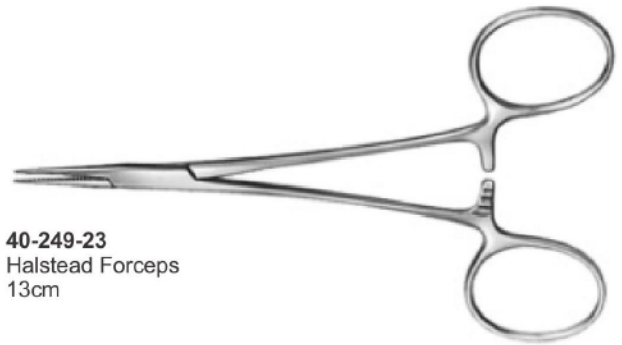

40-244-23
Baby Tongue Forceps
with Rubber Pads

40-245-23
Doyen Intestinal
Clamp, 23cm

40-246-23
Crile-Wood
Needle Holder, 15cm

40-247-23
Gillies
16cm

40-248-23
Olsen Hegar
Needle Holder

40-249-23
Halstead Forceps
13cm