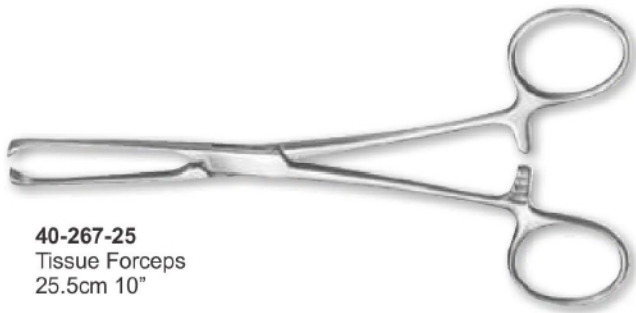

40-262-24
Haemostatic Forceps
25cm 9 3/4"

40-263-24
Haemostatic Forceps
14cm (T-Shaped)

40-264-24
Foerster
Sponge Forceps
25cm 9 3/4"

40-265-24
Haemostatic
Sponge Forceps
25cm 9 3/4"

40-266-24
Backhaus Towel Forceps
16.5cm

40-267-25
Tissue Forceps
25.5cm 10"

40-272-25
Jones
5.5cm

40-268-25
Babcock Haemostatic Forceps
20.5cm 8"

40-273-25
Scalpel
3

40-268-25
Weingart Vulsellum Forceps
24cm

40-274-25
Scalpel
4

40-275-25
Foldable Scalpel Handle