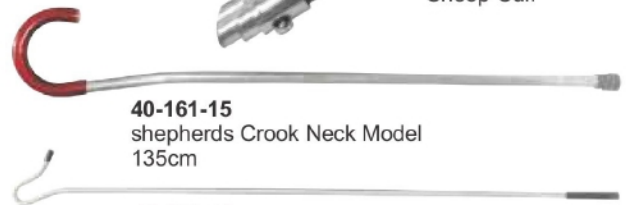

40-159-15
Crook Head For Leg

40-160-01

40-160-02

40-160-03

40-160-04

40-160-15
Sheep Cuff

40-161-15
shepherds Crook Neck Model
135cm

40-162-15
shepherds Crook Leg Model
95cm