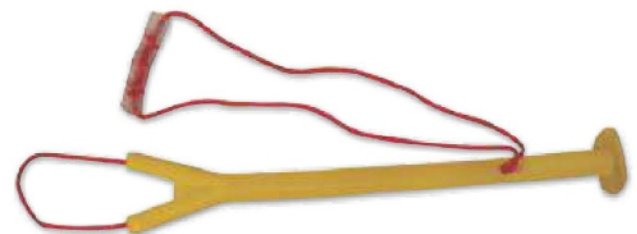

40-128-12
Aluminum Mini
Hog Catcher

40-133-12
Obstetric Chain
60", S.S or N.P

40-129-12
Calf Puller

40-134-12
Lambing Aid Plastic

40-130-12
Calving Assist
Forceps S.S

40-135-12
Wire Handle

40-131-12
Obstetric Forceps For
Pig About 52cm Long, S.S