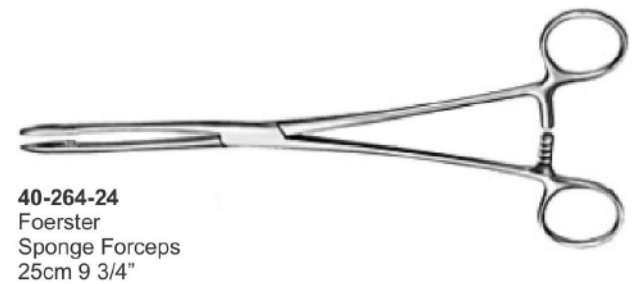

40-244-23
Baby Tongue Forceps
with Rubber Pads

40-245-23
Doyen Intestinal
Clamp, 23cm

40-246-23
Crile-Wood
Needle Holder, 15cm

40-247-23
Gillies
16cm

40-248-23
Olsen Hegar
Needle Holder

40-249-23
Halstead Forceps
13cm

Haemostatic Forceps
Pean
40-257-24 14.5cm 5 3/4"
40-257-24 16cm 6 1/4"

40-258-24
Leriche Forceps
15.5cm

Halsted-Mosquito
40-259-24 12.5cm str.
40-260-24 14.5cm str.
40-261-24 12.5cm cvd.
40-262-24 14.5cm cvd.

40-262-24
Haemostatic Forceps
25cm 9 3/4"

40-263-24
Haemostatic Forceps
14cm (T-Shaped)

40-264-24
Foerster
Sponge Forceps
25cm 9 3/4"

40-265-24
Haemostatic
Sponge Forceps
25cm 9 3/4"

40-266-24
Backhaus Towel Forceps
16.5cm

40-267-25
Tissue Forceps
25.5cm 10"

40-272-25
Jones
5.5cm

40-268-25
Babcock Haemostatic Forceps
20.5cm 8"

40-273-25
Scalpel
3

40-268-25
Weingart Vulsellum Forceps
24cm

40-274-25
Scalpel
4

40-275-25
Foldable Scalpel Handle