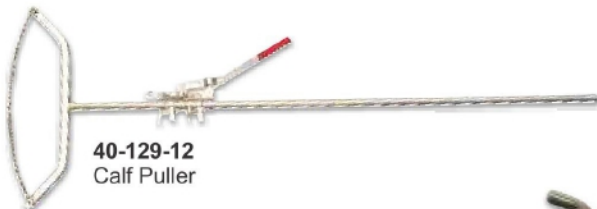

40-122-11

40-123-11
Baling Gun with Plastic Head
with or without spring

40-124-11
Calving Forceps, S.S

40-125-11
Pig Catcher S.S

40-126-11
Pig Catcher
with Plastic Handle

40-127-12
Pig Catcher

40-132-12
Obstetric Chain 30", S.S or N.P

40-128-12
Aluminum Mini
Hog Catcher

40-133-12
Obstetric Chain
60", S.S or N.P

40-129-12
Calf Puller

40-134-12
Lambing Aid Plastic

40-130-12
Calving Assist
Forceps S.S

40-135-12
Wire Handle

40-131-12
Obstetric Forceps For
Pig About 52cm Long, S.S