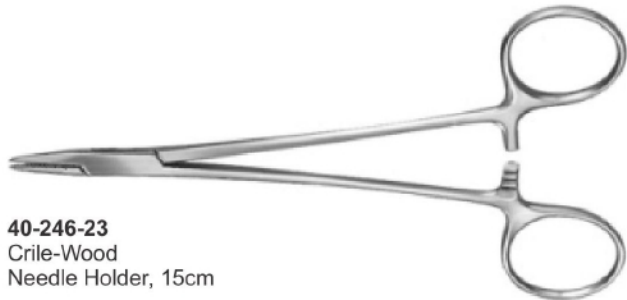

40-242-22A
Polansky Vaginal Speculum
with 3 Blades Has butterfly screws
with two blades on top.

40-242-22B
Killian Vaginal Speculum
for Dogs Has set screw and
3 1/2" blades.

40-243-23
Young Tongue Forceps
with Rubber Pads

40-244-23
Baby Tongue Forceps
with Rubber Pads

40-245-23
Doyen Intestinal
Clamp, 23cm

40-246-23
Crile-Wood
Needle Holder, 15cm

40-247-23
Gillies
16cm

40-248-23
Olsen Hegar
Needle Holder

40-249-23
Halstead Forceps
13cm