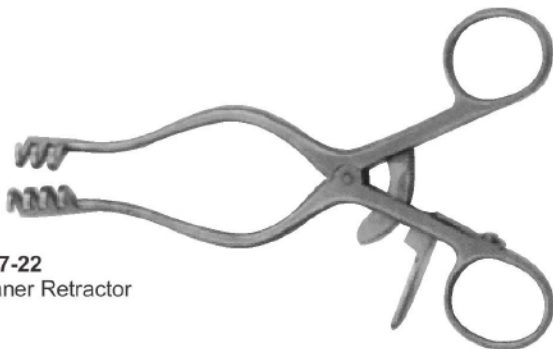

40-235-22
Mayo Scissors

40-237-22
Weitlaner Retractor