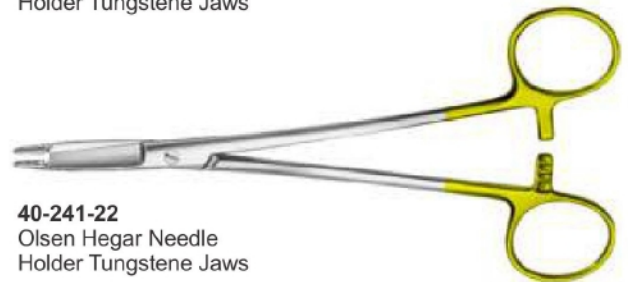

40-229-21
Stitch Scissors
Spencer
13cm 5"

40-230-21
Vascular Scissors
12cm 4 3/4"

Surgical Instruments

40-232-22
Backhaus Towel Forceps

40-233-22
Haemostatic Forceps
T-shaped, 16cm

40-234-22
Metzemaum Scissors

40-235-22
Mayo Scissors

40-237-22
Weitlaner Retractor

40-238-22
Forceps

40-239-22
Mathieu Needle Holder

40-240-22
Mathieu Needle
Holder Tungstene Jaws

40-241-22
Olsen Hegar Needle
Holder Tungstene Jaws

40-242-22
Gynecological Instruments

40-244-23
Baby Tongue Forceps
with Rubber Pads

40-245-23
Doyen Intestinal
Clamp, 23cm

40-246-23
Crile-Wood
Needle Holder, 15cm

40-247-23
Gillies
16cm

40-248-23
Olsen Hegar
Needle Holder

40-249-23
Halstead Forceps
13cm