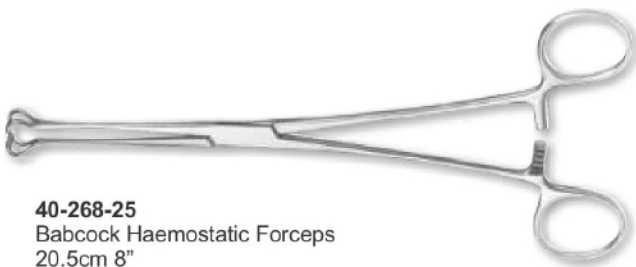

40-262-24
Haemostatic Forceps
25cm 9 3/4"

40-263-24
Haemostatic Forceps
14cm (T-Shaped)

40-264-24
Foerster
Sponge Forceps
25cm 9 3/4"

40-265-24
Haemostatic
Sponge Forceps
25cm 9 3/4"

40-266-24
Backhaus Towel Forceps
16.5cm

40-267-25
Tissue Forceps
25.5cm 10"

40-272-25
Jones
5.5cm

40-268-25
Babcock Haemostatic Forceps
20.5cm 8"

40-273-25
Scalpel
3

40-268-25
Weingart Vulsellum Forceps
24cm

40-274-25
Scalpel
4

40-275-25
Foldable Scalpel Handle