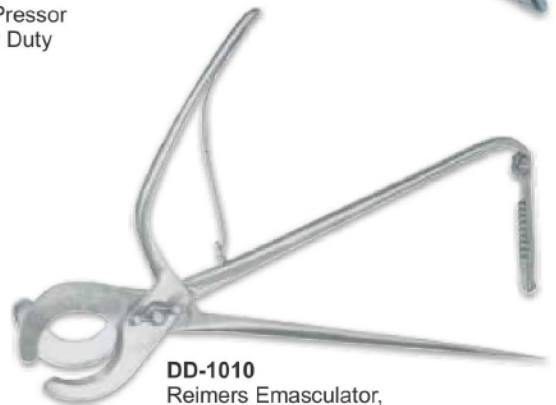

VETERINARY INSTRUMENTS CATALOG

Dental | Beauty | Veterinary

Castration Forceps

DD-001
Bloodless Castrator
48cm (30cm, 36cm, 40cm)
(For Bulls and Big Animals)

DD-002
Bloodless Castrator
with Cord-Stop
48cm (30cm, 36cm, 40cm)
(For Bulls and Big Animals)

DD-003
Bloodless Castrator
23cm
(for Lambs and Rabbit)

DD-003-PH

DD-006
Heavy Duty Marking
Ring Applicator

DD-007
Castrator Heavy Duty
with Pin

DD-008
De White Emasculator S.S
23cm, 30cm

DD-009
Emasculator Cut The Tail
and Crushes The Blood Vessel
19cm, 23cm, 27cm

DD-1009
Hoof Pressor
Heavy Duty

DD-1010
Reimers Emasculator,
for Horses with 3 Arms

40-015-02
Heavy Duty Bull
Holder with chain

40-012-02
Bull Holder with spring

40-016-02
Heavy Duty Bull
Holder without chain