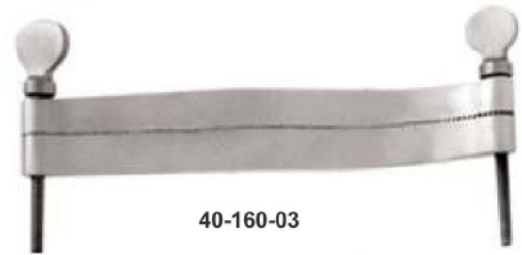

40-153-14
O.B Handle S.S

40-153-11

40-154-14
Eye Hook S.S

Anti Kick Instruments

40-155-15
Anti Kick Clamp

40-156-15
Anti Kick Clamp

40-157-15
Anti Kick Bar Spring
For Anti Kick Bar

40-158-15
Anti Kick Bar Spring
For Anti Kick Bar

40-159-15
Crook Head For Leg

40-160-01

40-160-02

40-160-03

40-160-04

40-160-15
Sheep Cuff

40-161-15
shepherds Crook Neck Model
135cm

40-162-15
shepherds Crook Leg Model
95cm