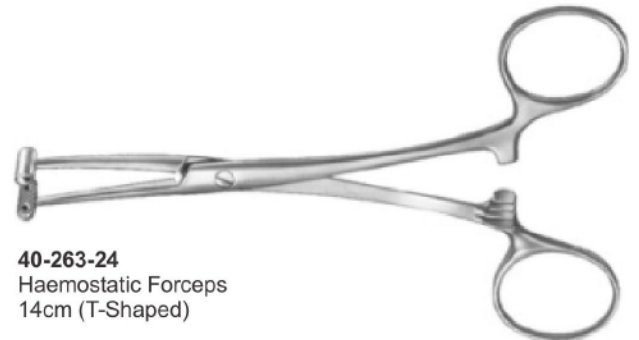

40-244-23
Baby Tongue Forceps
with Rubber Pads

40-245-23
Doyen Intestinal
Clamp, 23cm

40-246-23
Crile-Wood
Needle Holder, 15cm

40-247-23
Gillies
16cm

40-248-23
Olsen Hegar
Needle Holder

40-249-23
Halstead Forceps
13cm

Haemostatic Forceps
Pean
40-257-24 14.5cm 5 3/4"
40-257-24 16cm 6 1/4"

40-258-24
Leriche Forceps
15.5cm

Halsted-Mosquito
40-259-24 12.5cm str.
40-260-24 14.5cm str.
40-261-24 12.5cm cvd.
40-262-24 14.5cm cvd.

40-262-24
Haemostatic Forceps
25cm 9 3/4"

40-263-24
Haemostatic Forceps
14cm (T-Shaped)

40-264-24
Foerster
Sponge Forceps
25cm 9 3/4"

40-265-24
Haemostatic
Sponge Forceps
25cm 9 3/4"

40-266-24
Backhaus Towel Forceps
16.5cm

40-267-25
Tissue Forceps
25.5cm 10"

40-272-25
Jones
5.5cm

40-268-25
Babcock Haemostatic Forceps
20.5cm 8"

40-273-25
Scalpel
3

40-268-25
Weingart Vulsellum Forceps
24cm

40-274-25
Scalpel
4

40-275-25
Foldable Scalpel Handle