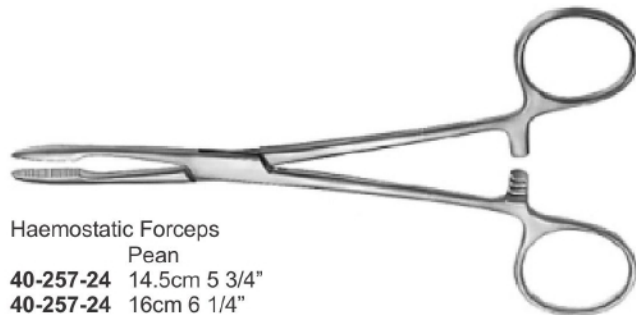

40-244-23
Baby Tongue Forceps
with Rubber Pads

40-245-23
Doyen Intestinal
Clamp, 23cm

40-246-23
Crile-Wood
Needle Holder, 15cm

40-247-23
Gillies
16cm

40-248-23
Olsen Hegar
Needle Holder

40-249-23
Halstead Forceps
13cm

40-250-23
Hartmann Forceps, 14cm

40-252-23
Splinter Forceps
12.5cm

40-253-23
Dissecting Forceps
13cm

40-254-23
Troeltsch (Wilde)
Ear Forceps
10.5cm 4 1/8"

40-255-24
Kocher Forceps
with teeth
14.5cm

40-256-24
Pean (Rochester)
14.5cm