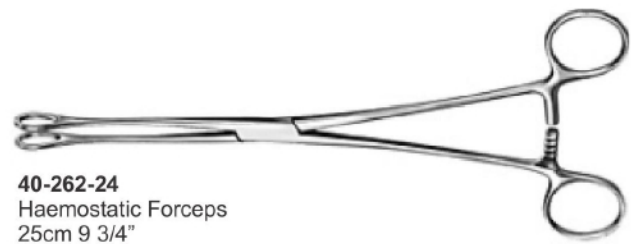

40-262-24
Haemostatic Forceps
25cm 9 3/4"