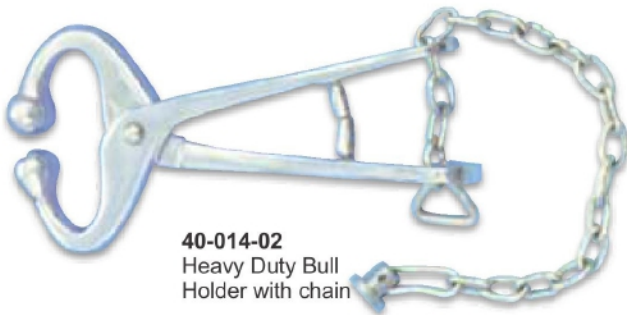

DD-003
Bloodless Castrator
23cm
(for Lambs and Rabbit)

DD-003-PH

DD-006
Heavy Duty Marking
Ring Applicator

DD-007
Castrator Heavy Duty
with Pin

DD-008
De White Emasculator S.S
23cm, 30cm

DD-009
Emasculator Cut The Tail
and Crushes The Blood Vessel
19cm, 23cm, 27cm

DD-1009
Hoof Pressor
Heavy Duty

DD-1010
Reimers Emasculator,
for Horses with 3 Arms

40-015-02
Heavy Duty Bull
Holder with chain

40-012-02
Bull Holder with spring

40-016-02
Heavy Duty Bull
Holder without chain

40-013-02
Bull Holder
with Side Gripe

40-018-02
Bull Holder Harm's With
Rowel Slide

40-014-02
Heavy Duty Bull
Holder with chain

40-021-02
Bull Holder With Spring

Bull Leads - Holder

 VOLGO CARE

40-022-03
Bull Holder
with spring