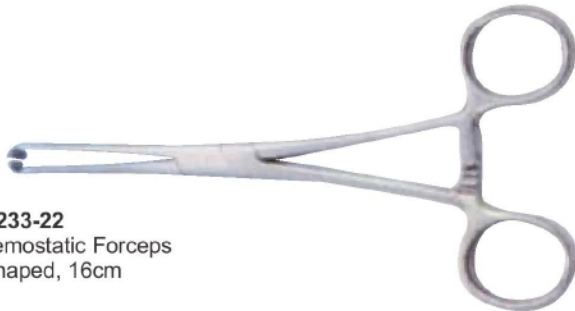

40-224-21
Iris Scissors
10cm 4"

40-225-21
Lexer-Baby
10cm 10 1/4"

40-226-21
Neurosurgical Scissors
Strully
22.5cm 8 3/4"

40-227-21
Enterotomy Scissors
21.5cm 8 1/2"

40-228-21
Stitch Scissors
Spencer
9cm 3 1/2"

40-229-21
Stitch Scissors
Spencer
13cm 5"

40-230-21
Vascular Scissors
12cm 4 3/4"

Surgical Instruments

40-232-22
Backhaus Towel Forceps

40-233-22
Haemostatic Forceps
T-shaped, 16cm

40-234-22
Metzemaum Scissors